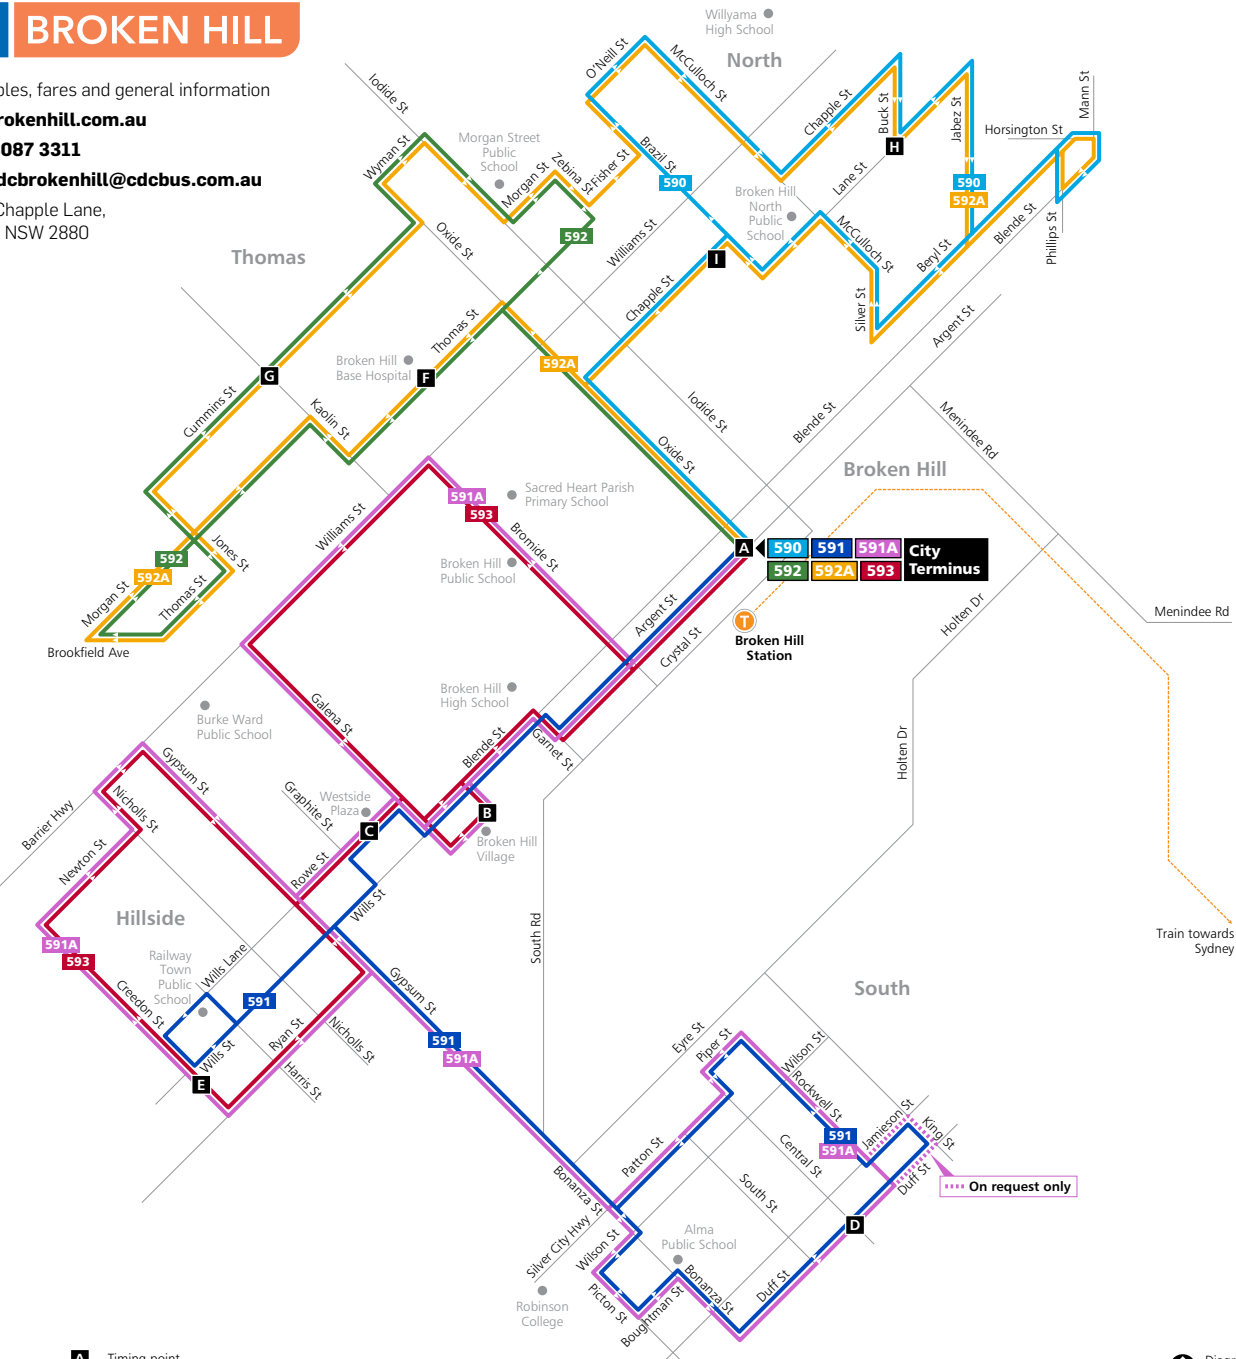

Valid from 01/05/2020